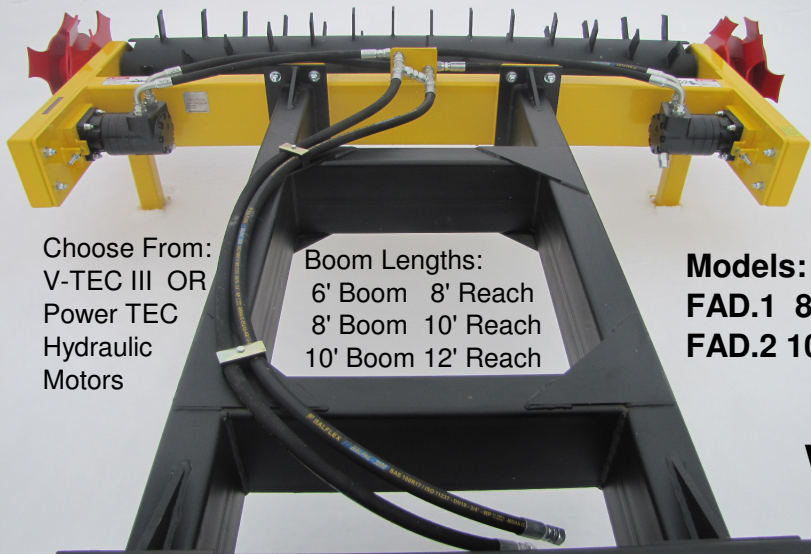

# NORTEC ULTRA

**FAD  
Series**

Dual Drive: FAD series 8'-9'-10'-11'

## Silage Facer <sup>TM</sup>

Choose From:  
V-TEC III OR  
Power TEC  
Hydraulic  
Motors

Boom Lengths:  
6' Boom 8' Reach  
8' Boom 10' Reach  
10' Boom 12' Reach

**Models:**  
**FAD.1 8 foot or 9 foot**  
**FAD.2 10 foot or 11 foot**

### Mounting Systems:

Nortec offers a wide variety of mounting systems.

- \* Wheel Loaders
- \* Telehandlers
- \* Bucket Mounts

Reach: (Example)  
Standard Wheel Loader 13' + boom 10' + head 2-1/2' = 25'  
Your Wheel Loader Spec. \_\_\_ + boom \_\_\_ + head 2' = \_\_\_