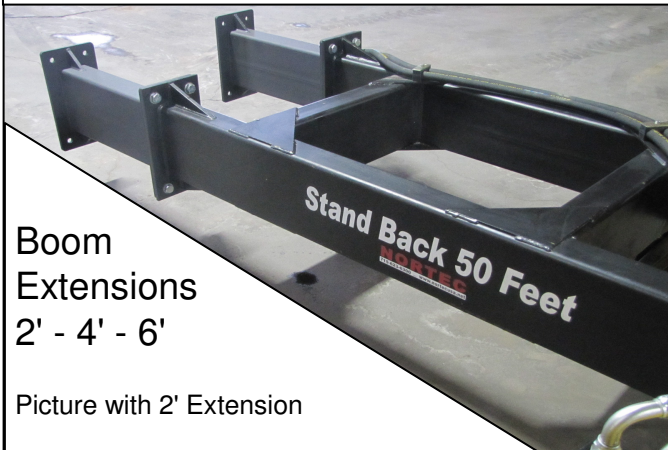

Boom Extensions:

Boom
Extensions
2' - 4' - 6'

Picture with 2' Extension